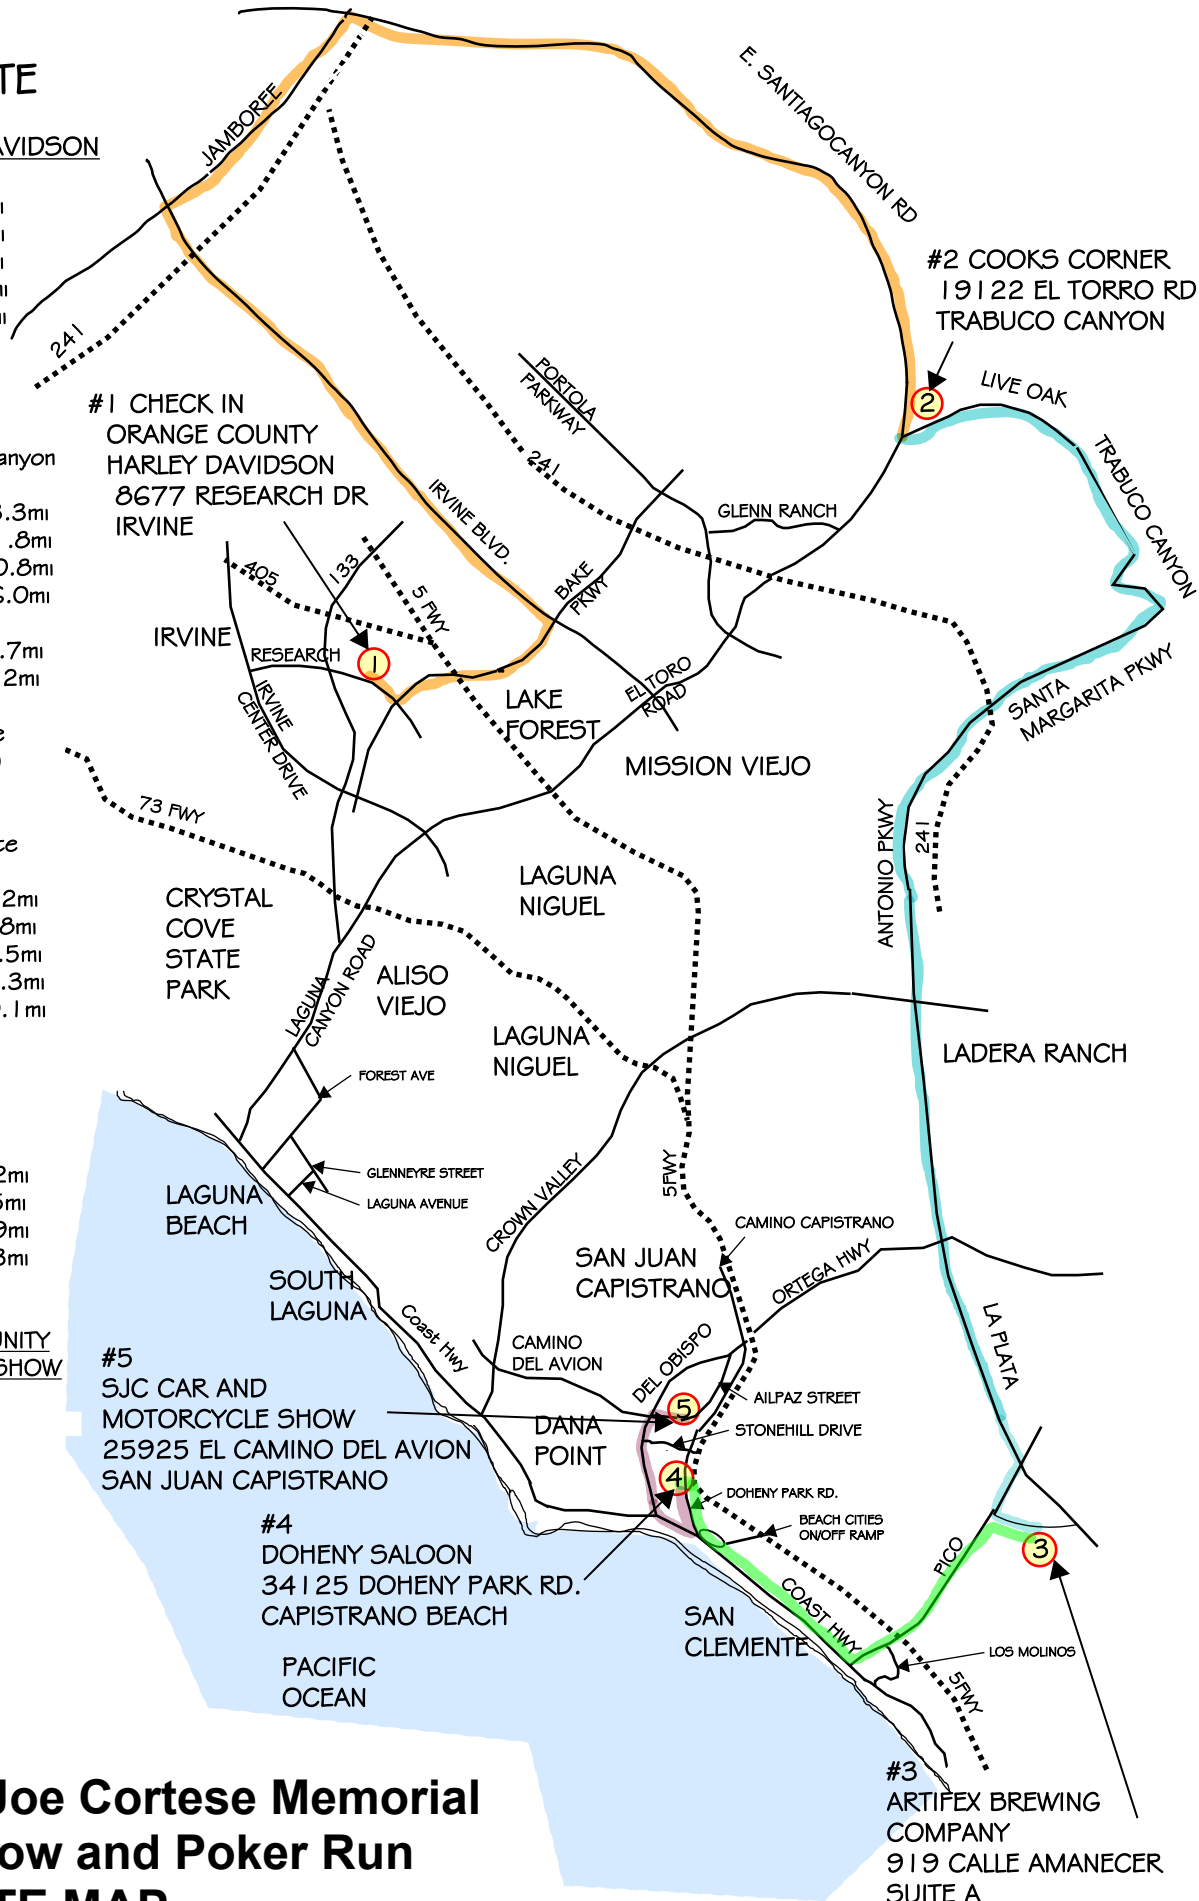

2020 POKER RUN ROUTE

#1 ORANGE COUNTY HARLEY DAVIDSON

8677 Research Drive, Irvine

1. Left out of parking lot 0.5mi
2. Left on Bake Pkwy3.6mi
3. Left on Irvine Blvd 7.4mi
4. Right on Jamboree Rd. 8.5mi
5. Right on Santiago Canyon . 12.3mi
6. Left on Live Oak Canyon Rd
Cooks Corner is on your left

#3 ARTIFLEX BREWING COMPLANY

919Calle Amanecer, San Clemente

14. Left out of parking lot on
Calle Amanecer..... 0.2mi
15. Left on Avenida Pico..... 1.8mi
16. Right on Coast Highway.....3.5mi
17. Right on Doheny Park Rd.....0.3mi
18. Left on Victoria Blvd.....0.1 mi
Doheny Saloon is on your right

#5 SAN JUAN CAPISTRANO COMMUNITY CENTER, CAR AND MOTORCYCLE SHOW

25925 El Camino Del Avion, SJC

IF YOU MISS ANY STOPS
YOU CAN DRAW MULTIPLE
CARDS AT THE CAR SHOW

#5
SJC CAR AND
MOTORCYCLE SHOW
25925 EL CAMINO DEL AVION
SAN JUAN CAPISTRANO

#4
DOHENY SALOON
34125 DOHENY PARK RD.
CAPISTRANO BEACH

#3
ARTIFEX BREWING
COMPANY
919 CALLE AMANECER
SUITE A
SAN CLEMENTE

12th Annual Dr. Joe Cortese Memorial Motorcycle Show and Poker Run ROUTE MAP

Feb 1, 2020